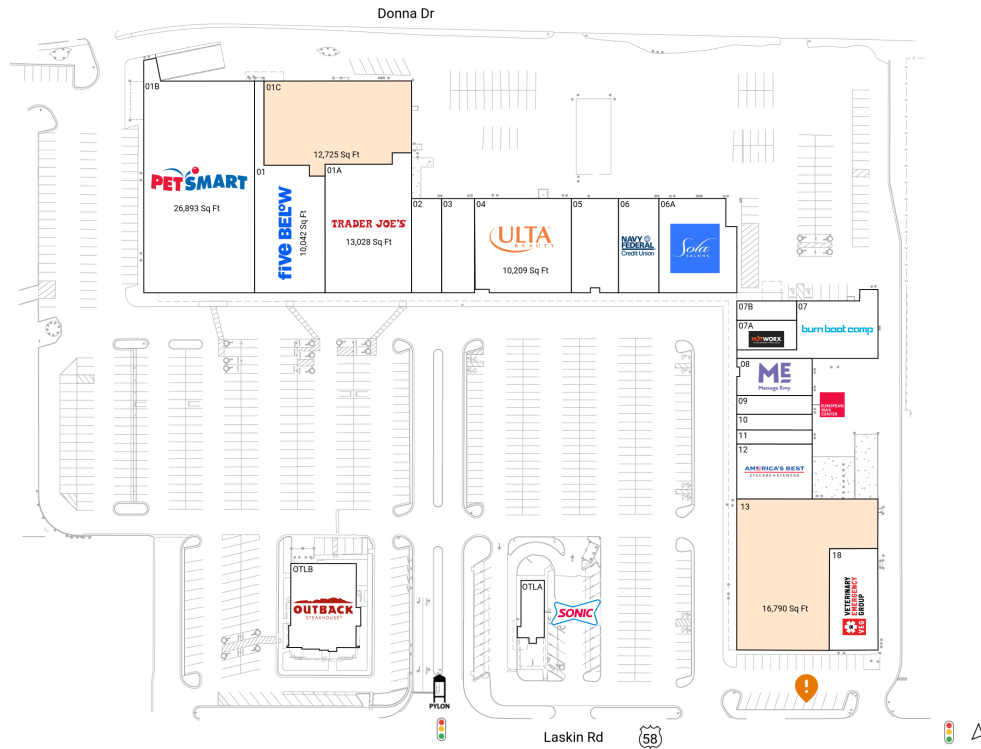

Source: Synergos Technologies, Inc. 2024

Trader Joe’s-anchored center with top national brands including Five Below, PetSmart, Ulta Beauty & Sola Salon Suites

Surrounded by an affluent, educated population with an average household income of \$138K+ and 47% with a college education within a 3-mile radius

# Hilltop Plaza

1725 Laskin Road | Virginia Beach, VA 23454

Virginia Beach City

Virginia Beach-Chesapeake-Norfolk, VA-NC

150,014 Sq Ft

36.8489, -76.0253

## Available Spaces

01C	12,725 Sq Ft	16	2,230 Sq Ft
13	16,790 Sq Ft	360°	

## Current Tenants

Space size listed in square feet

01	Five Below	10,042
01A	Trader Joe's	13,028
01B	PetSmart	26,893
02	Saigon Bistro	3,200
03	Guadalaraja Mexican Restaurant	3,500
04	ULTA Beauty	10,209
05	Chesapeake Bay Dive & Aquatic	5,000
06	Navy Federal	4,100
06A	Sola Salon Studios	7,960
07	Burn Boot Camp	5,850
07A	HOTWORX	2,000
07B	Vibrant Wave Boutique & Collec	1,306
08	Massage Envy	3,016
09	European Wax Center	1,600
10	Envy Nails	1,334
11	Sharkey's Cuts for Kids	1,200
12	America's Best Contacts & Eyeglasses	4,672
18	Veterinary Emergency Group	5,120
OTLA	Sonic	1,482
OTLB	Outback Steakhouse	6,437